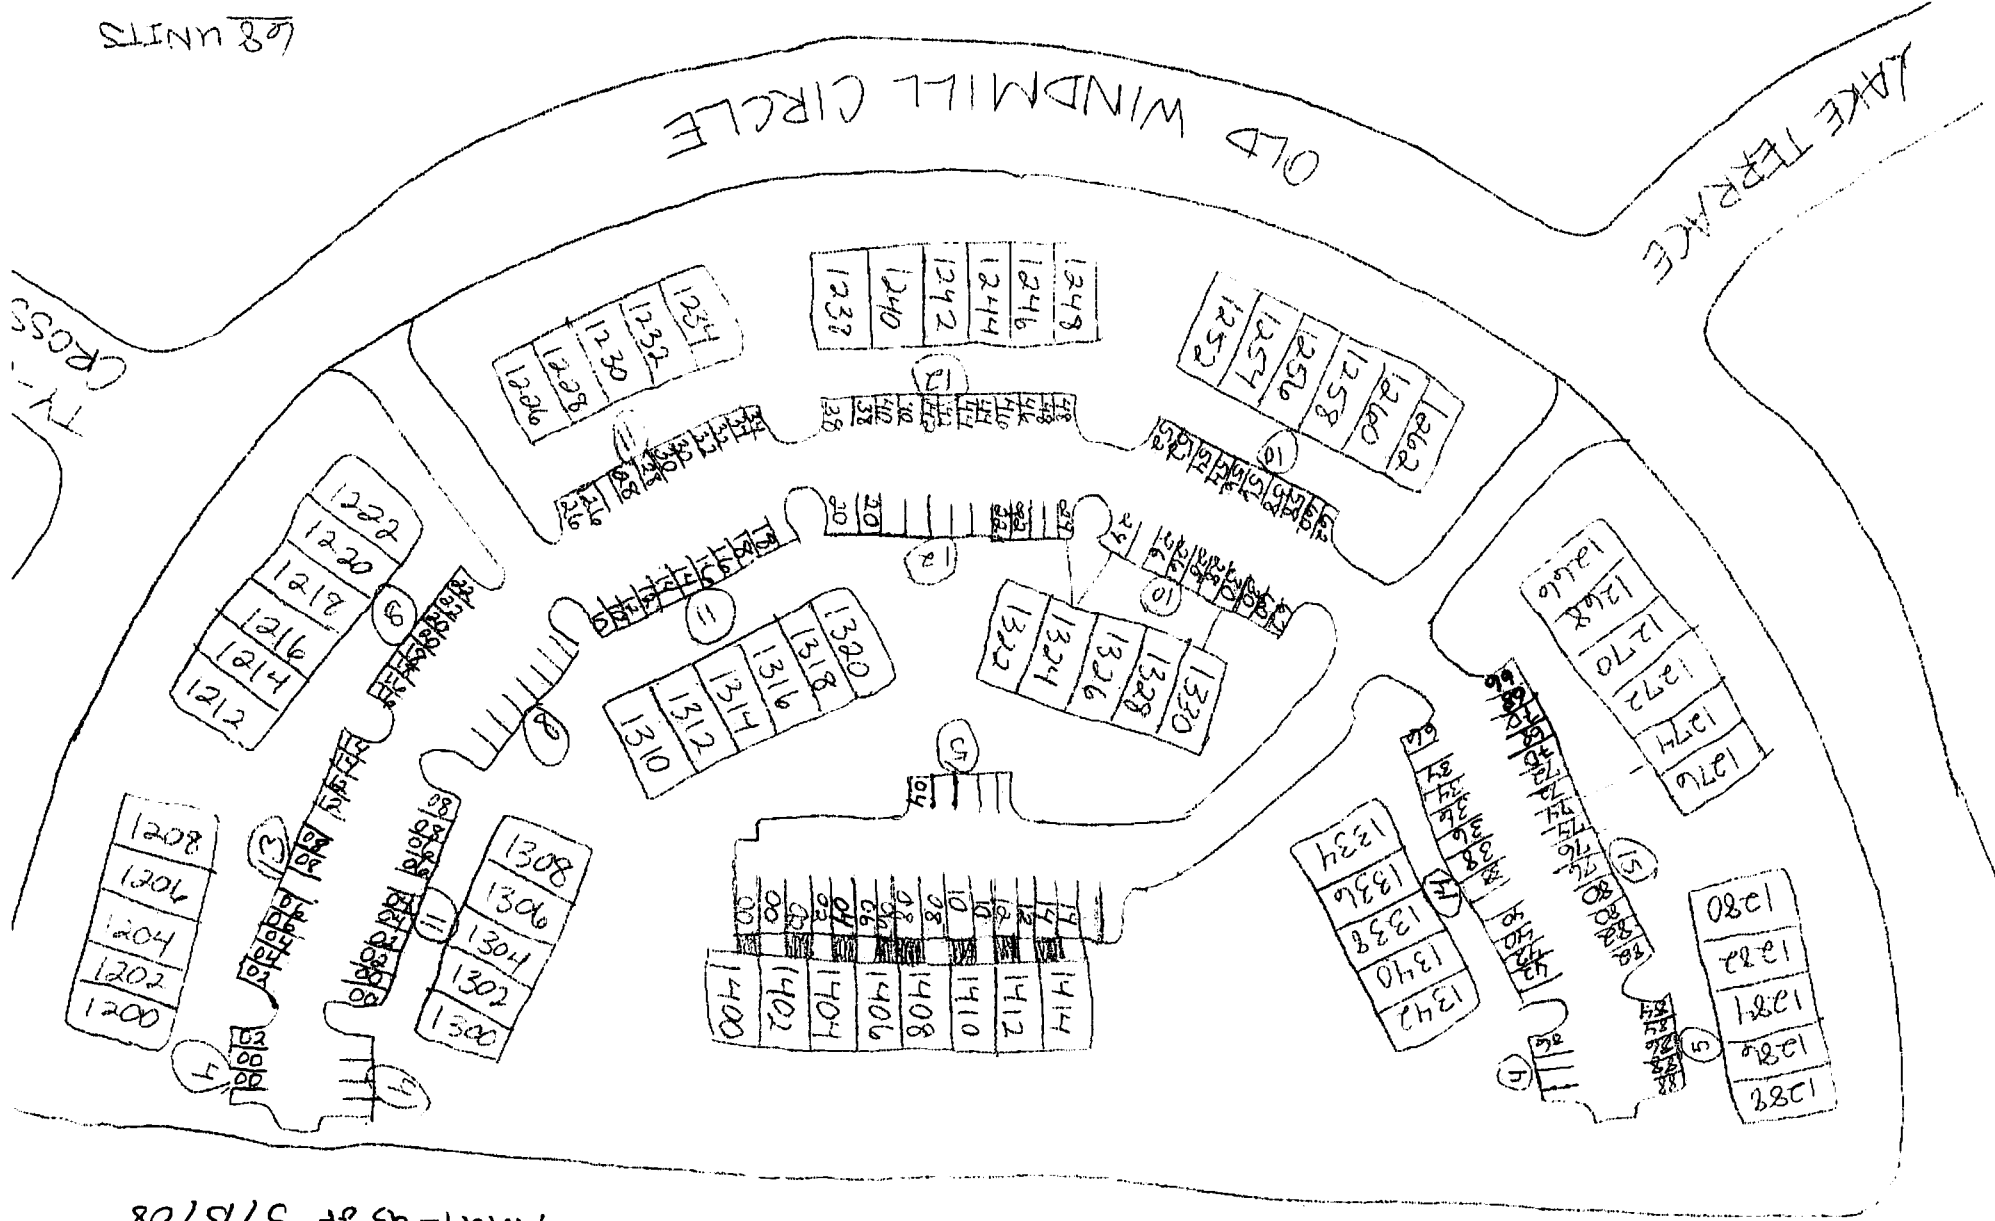

UPDATED COPY  
Final-as of 5/15/08

68 UNITS  
174 PARKING SPACES

HOME OWNERS ASSOCIATION

1450

HARMONY HEIGHTS SUBD.