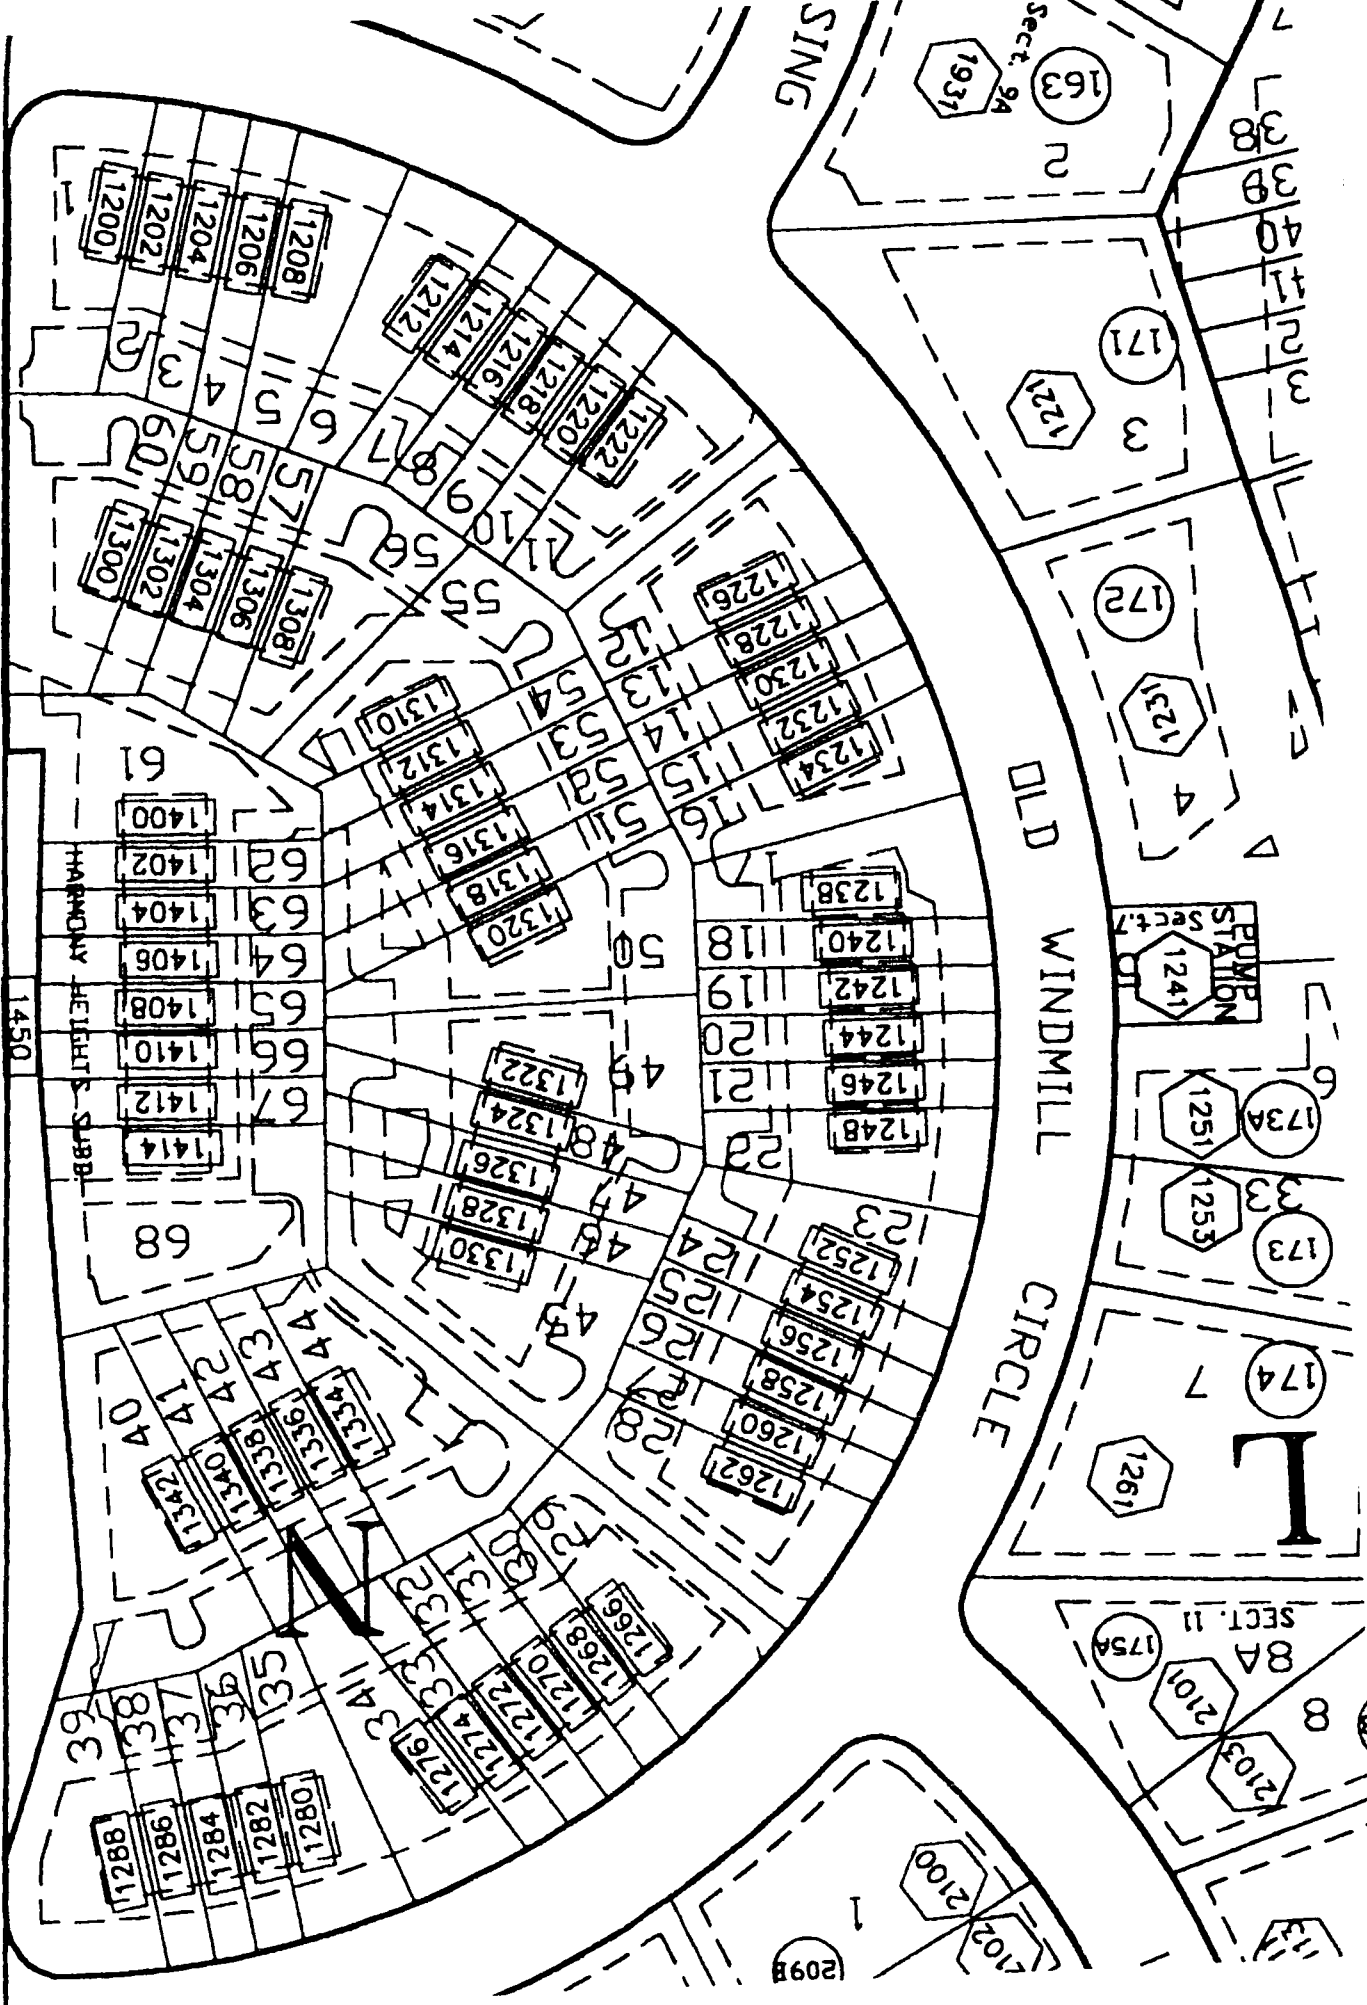

UPDATED COPY  
Final-as of 5/15/08

68 UNITS  
174 PARKING SPACES

HOME OWNERS ASSOCIATION

1450

HARMONY HEIGHTS SUBD.